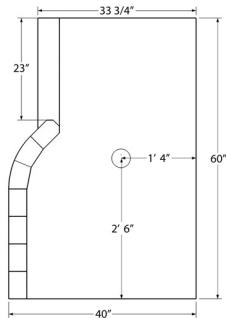

3'x5' Shower Replacement Kit