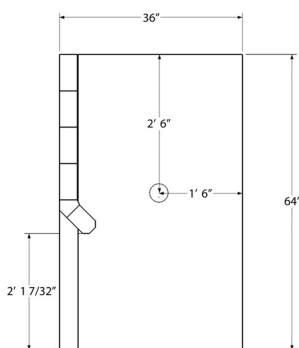

Before

During

After

3'x5'4" Shower Kit

Modular Glass Block Walls	\$1,125
Custom Fabricated Shower Pan	\$598
Wall Board and Accessories	\$162
Total	\$1,885

Before

During

After