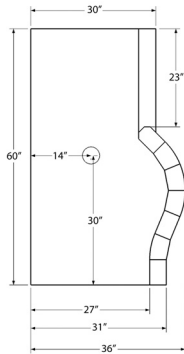

Tub Replacement Kit

Tub Replacement Kit