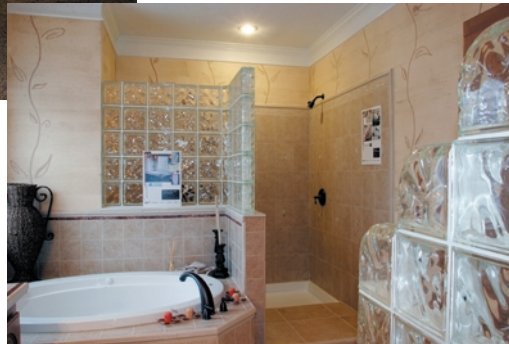

Sketchup 3-D Cad Drawings BlockPro converted their existing plan, enhanced with glass block, and provided 3-D drawings to Palm Harbor for their comments and approval for the project. This life like plan facilitated the design process allowing Palm Harbor Homes to realize their design objectives.

Modular Wall Construction BlockPro, through their national network of manufacturing facilities pre-fabricates "real" glass block windows, walls, showers and floors to your specifications in modular sections to be shipped directly to the site for a simple, efficient, and extremely fast installation.

As the #1 rated glass block in the industry, Pittsburgh Corning Glass Block provides unmatched quality and performance through a variety of patterns, styles and systems. Pittsburgh Corning Glass Block and the excellent design and installation services available through the BlockPro group provide the perfect combination you are looking for to add that special touch and value to your homes.

Glass Block Shop
www.glassblockshop.com
Dallas, TX 800-777-2107
San Antonio, TX 800-786-4884

Masonry and Glass Systems
www.masonryglass.com
Houston, TX 800-677-6393
Overland Park, KS 913-894-4111
San Antonio, TX 800-353-2469
St Louis, MO 800-745-6515

Hawaii Glass Block
www.hawaiiglassblock.com
Honolulu, HI 808-841-2565

Glass Block Warehouse
www.glassblockwarehouse.net
Stuart, FL 866-862-6678

Seattle Glass Block
www.seattleglassblock.com
Seattle, WA 800-829-9419

Sierra Glass Block
www.sierraglassblock.com
Sacramento, CA 800-775-5507